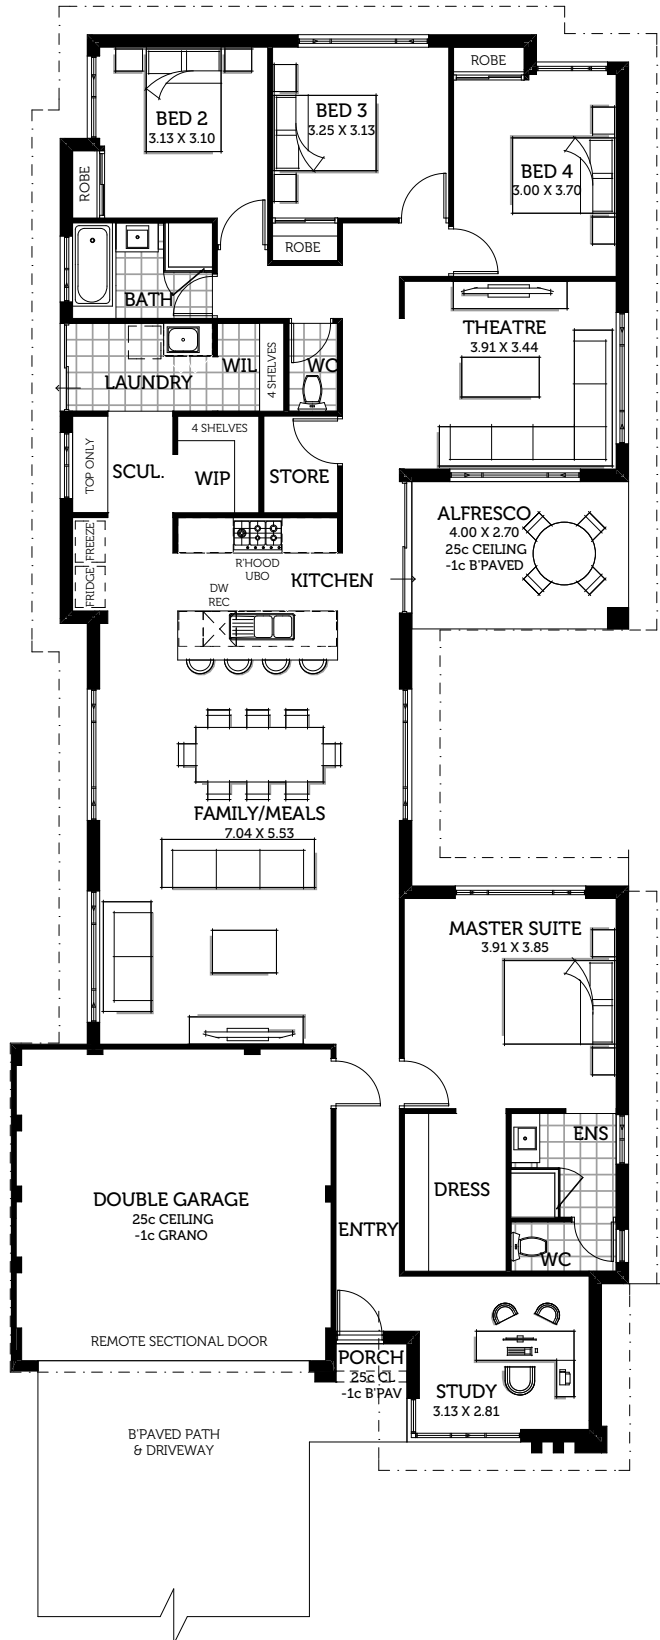

DESIGN SMARTS
FEAT.
The Atrium

*Images for illustrative purposes.

Be greeted by a Bali-villa-style courtyard right in the middle of your new home!

4 Bed

2 Bath

2 Car

242.48m²

12.5m Frontage