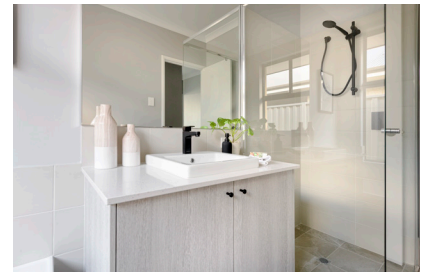

SPACE SMARTS RANGE

FEAT.

The Eyre

MORE SPACE FOR YOUR SPEND

*Images for illustrative purposes.

More bling for your buck:

- Watty's 2-coat paint
- Reverse A/C
- Silestone benchtops
- 31c high ceilings
- Resort ensuite