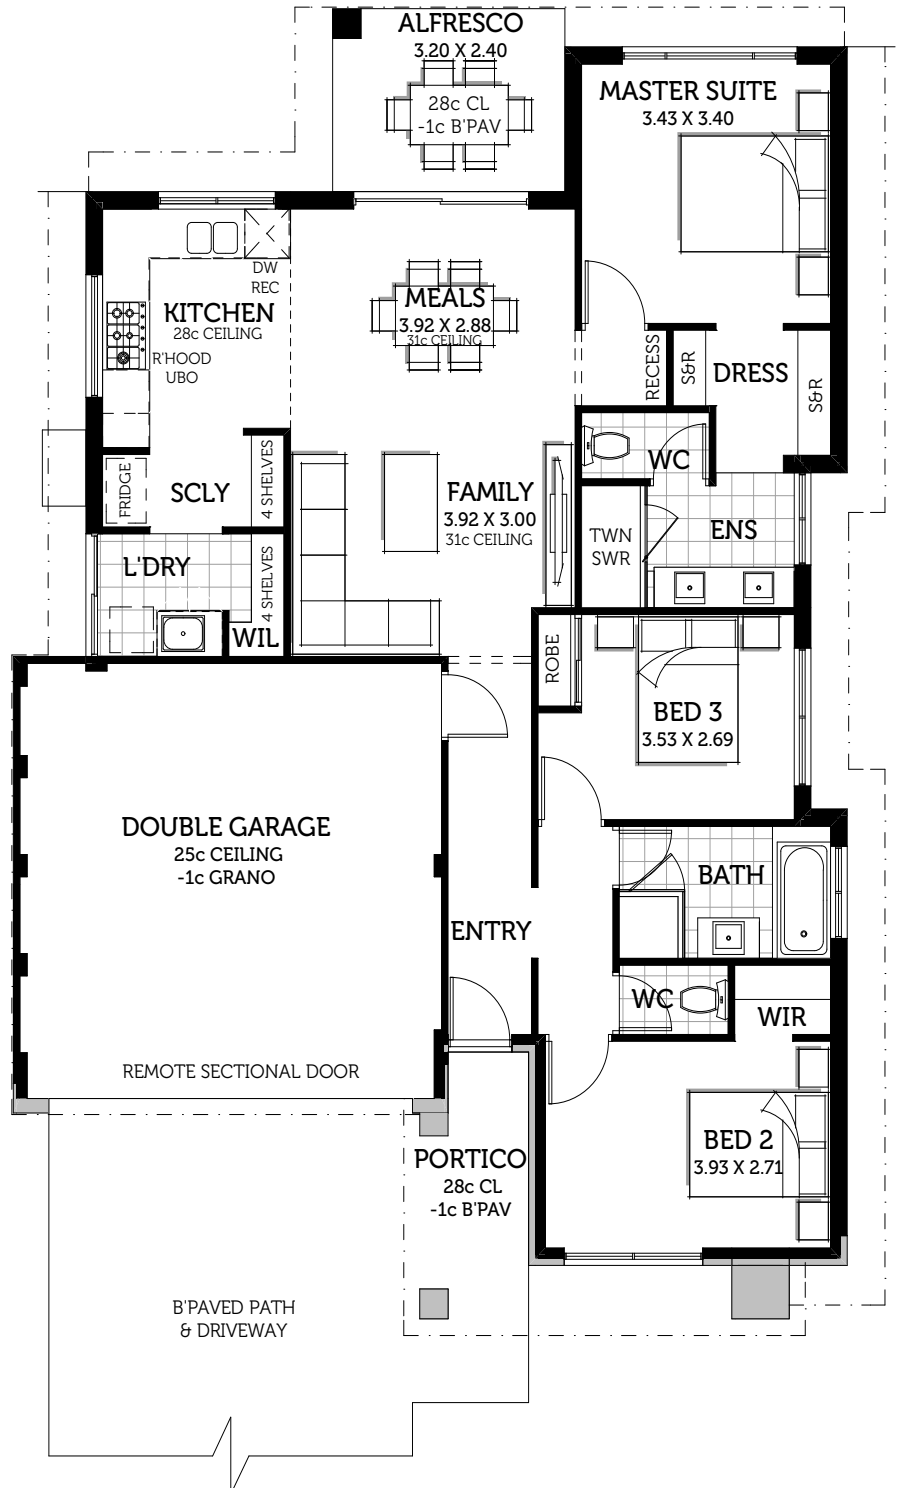

SPACE SMARTS RANGE

FEAT.

The Eyre

MORE SPACE FOR YOUR SPEND

*Images for illustrative purposes.

More bling for your buck:

- Watty's 2-coat paint
- Reverse A/C
- Silestone benchtops
- 31c high ceilings
- Resort ensuite

3 Bed

2 Bath

2 Car

161.02m²

12.5m Frontage

smarthomesforliving.com.au

9241 1300

BC 10805