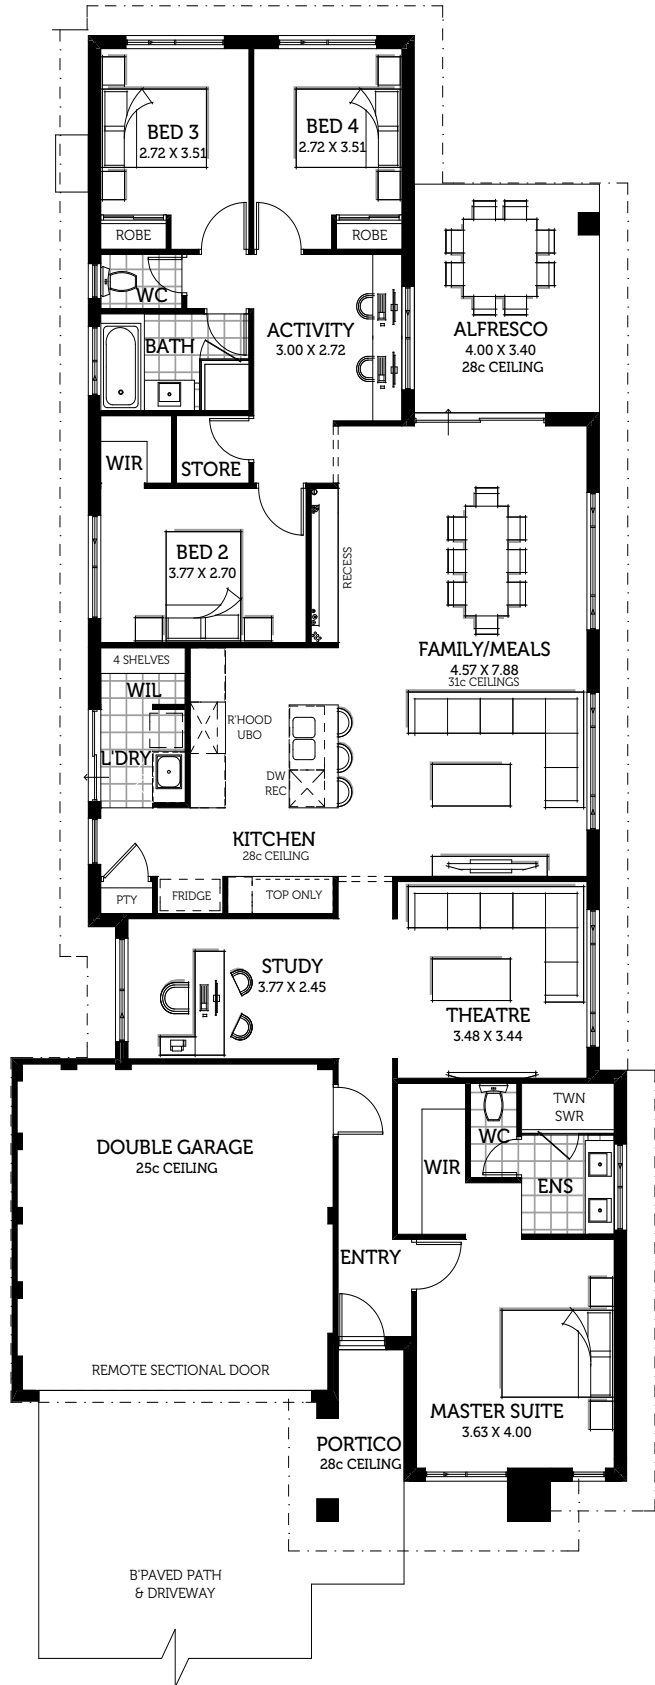

SPACE SMARTS RANGE
FEAT.

The *Alaska*

MORE SPACE FOR YOUR SPEND

*Images for illustrative purposes.

More bling for your buck:

- Watty's 2-coat paint
- Reverse A/C
- Silestone benchtops
- 31c high ceilings
- Resort ensuite

4 Bed

2 Bath

2 Car

236.58m²

12.5m Frontage

smarthomesforliving.com.au

9241 1300

BC 10805