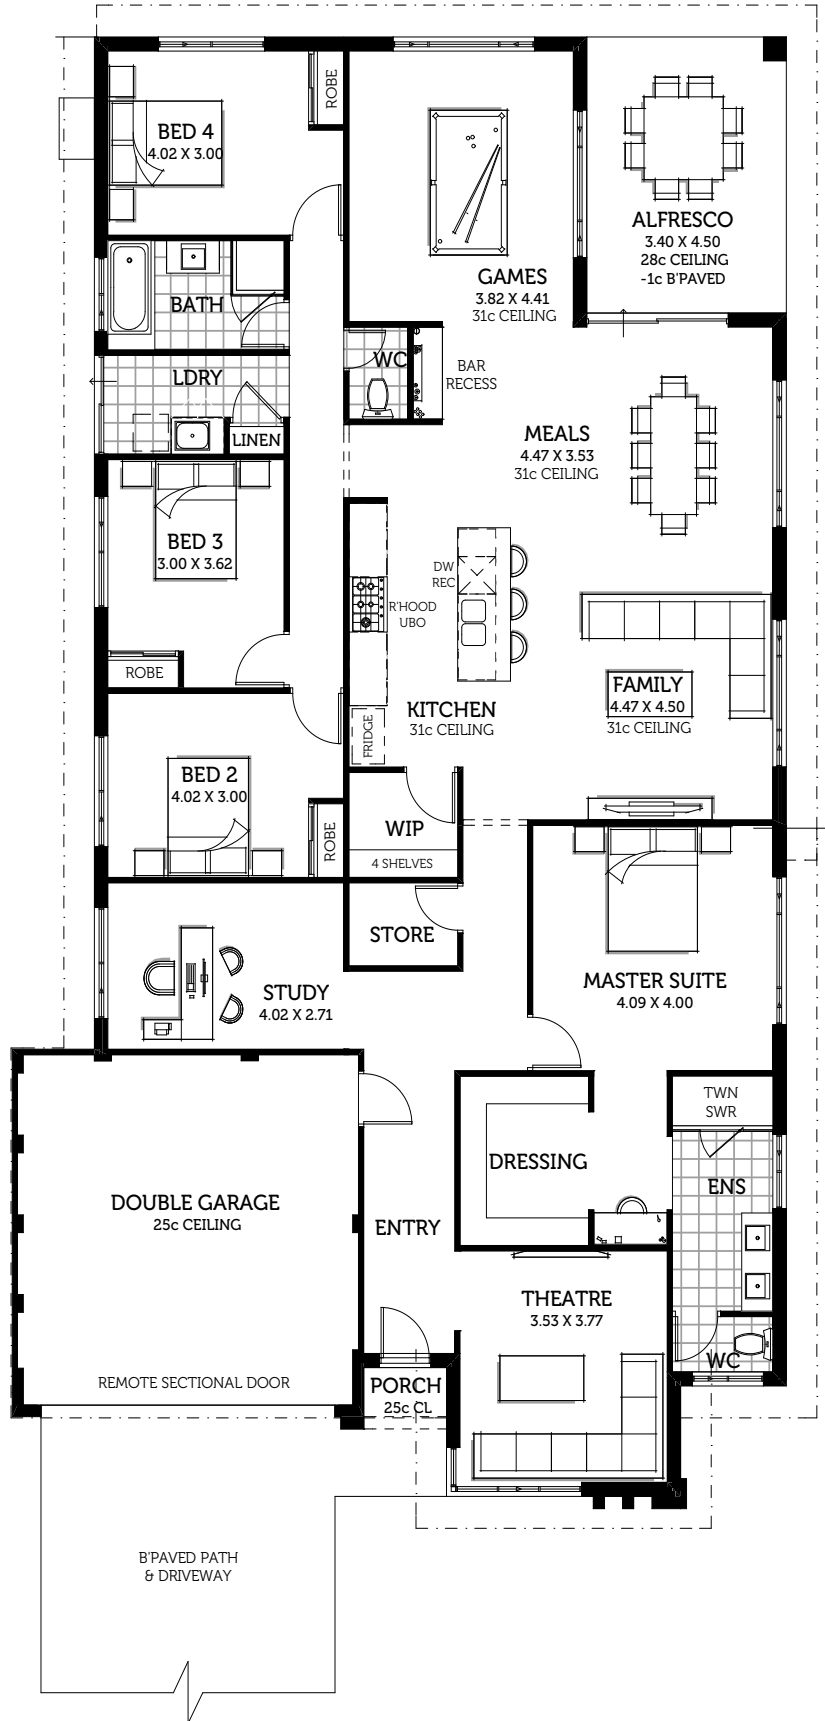

SPACE SMARTS RANGE
FEAT.
The Palazzo
MORE SPACE FOR YOUR SPEND

*Images for illustrative purposes.

More bling for your buck:

- Watty's 2-coat paint
- Reverse A/C
- Silestone benchtops
- 31c high ceilings
- Resort ensuite

4 Bed

2 Bath

2 Car

278.11m²

15m Frontage

smarthomesforliving.com.au

9241 1300

BC 10805