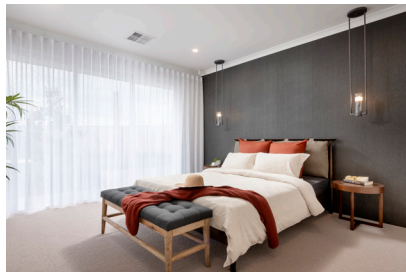

SPACE SMARTS RANGE
FEAT.
The Palazzo
MORE SPACE FOR YOUR SPEND

*Images for illustrative purposes.

More bling for your buck:

- Watty's 2-coat paint
- Reverse A/C
- Silestone benchtops
- 31c high ceilings
- Resort ensuite