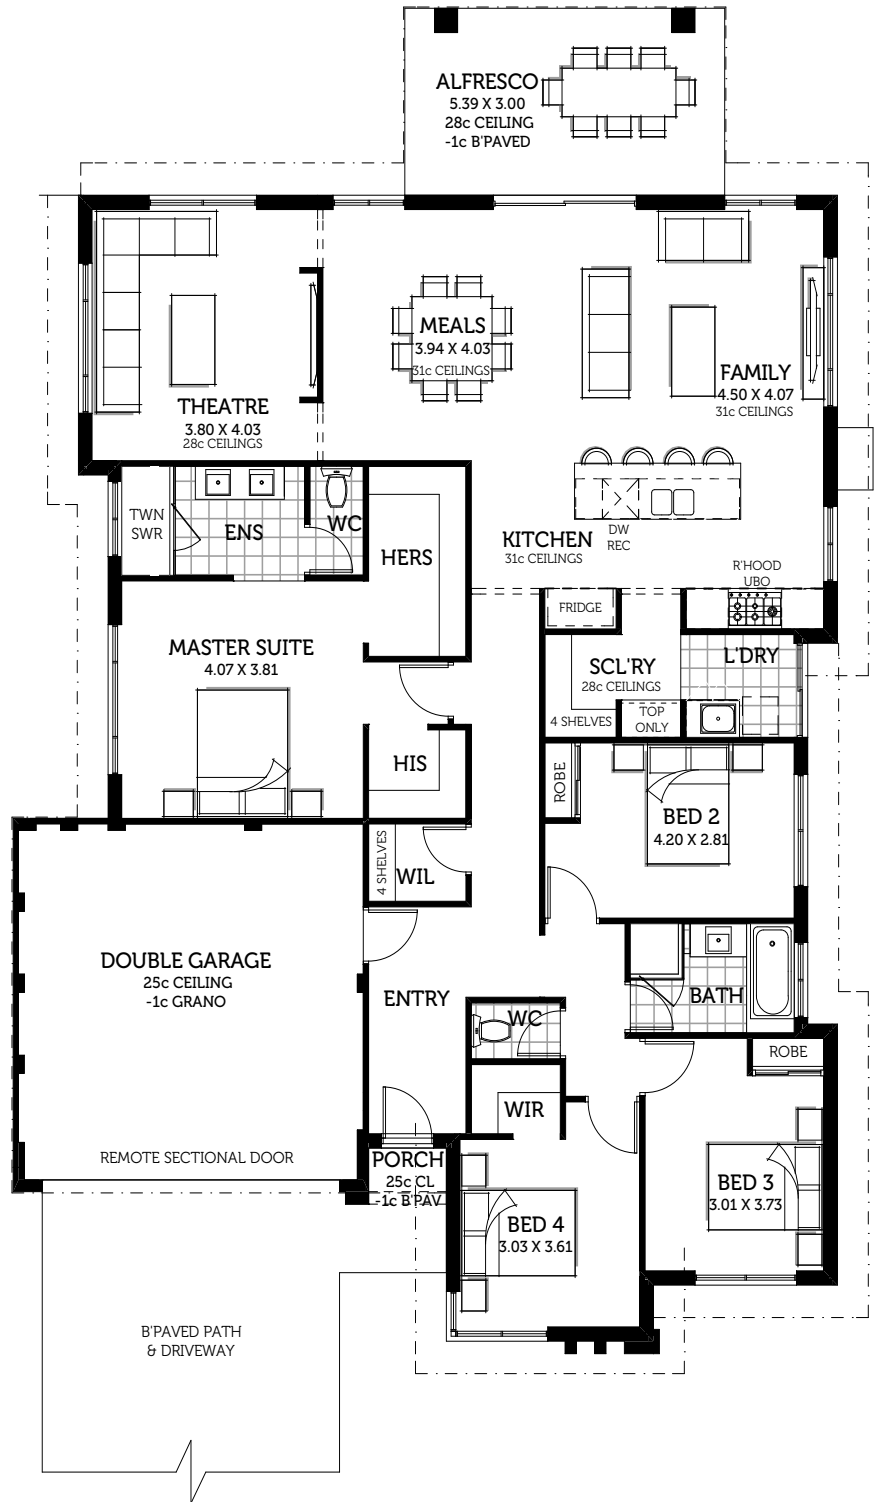

SPACE SMARTS RANGE

FEAT.

The Cleo

MORE SPACE FOR YOUR SPEND

*Images for illustrative purposes.

More bling for your buck:

- Watty's 2-coat paint
- Reverse A/C
- Silestone benchtops
- 31c high ceilings
- Resort ensuite

4 Bed

2 Bath

2 Car

234.75m²

15m Frontage

smarthomesforliving.com.au

9241 1300

BC 10805