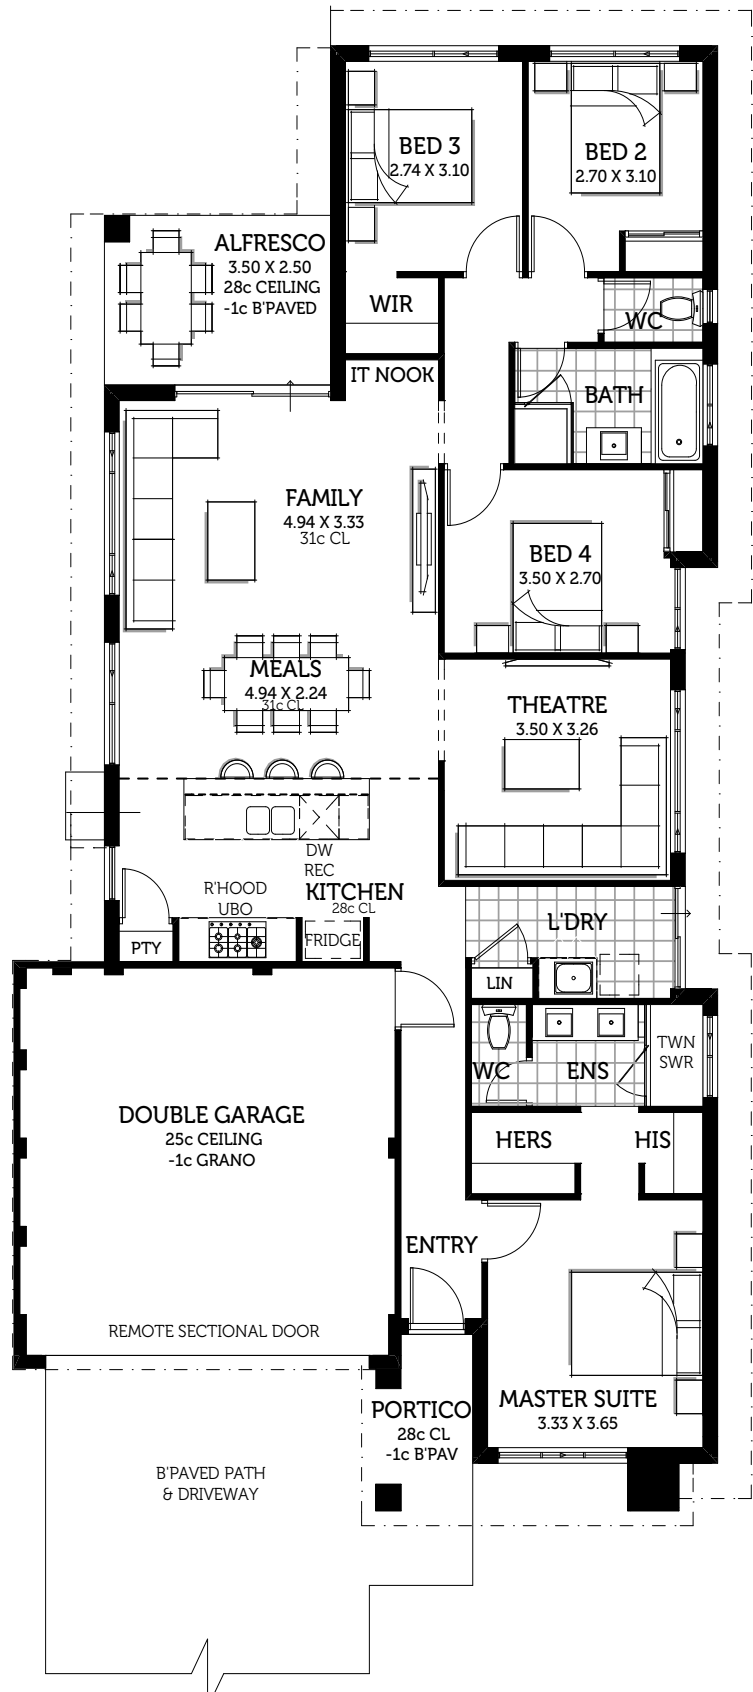

SPACE SMARTS RANGE
FEAT.
The Optimus
MORE SPACE FOR YOUR SPEND

*Images for illustrative purposes.

More bling for your buck:

- Watty's 2-coat paint
- Reverse A/C
- Silestone benchtops
- 31c high ceilings
- Resort ensuite

4 Bed

2 Bath

2 Car

191.68m²

12m Frontage

smarthomesforliving.com.au

9241 1300

BC 10805