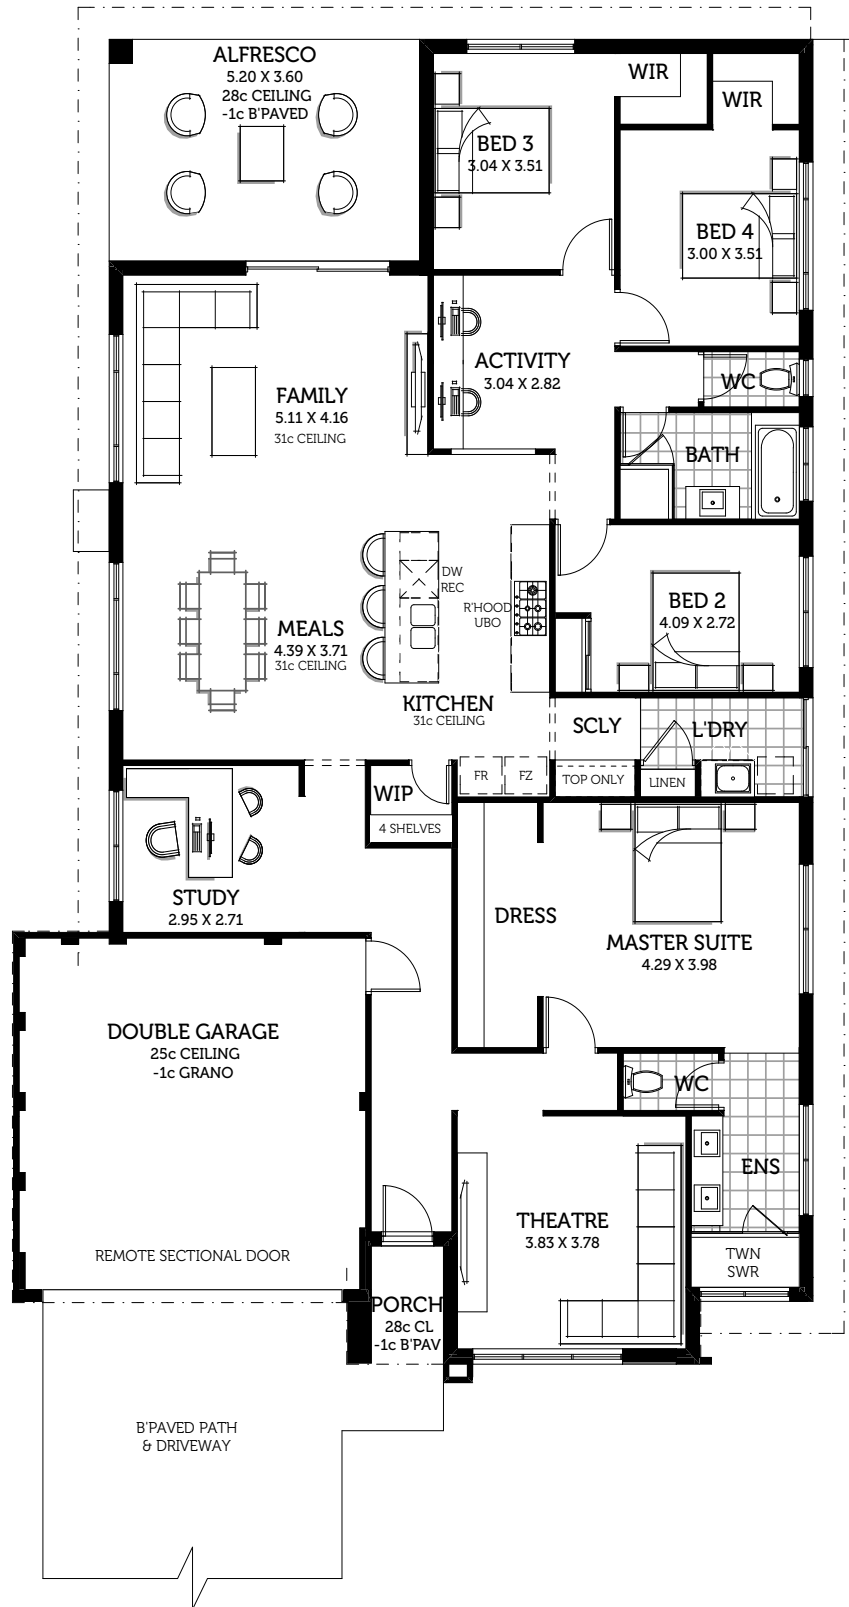

SPACE SMARTS RANGE
FEAT.
The Orion
MORE SPACE FOR YOUR SPEND

*Images for illustrative purposes.

More bling for your buck:

- Watty's 2-coat paint
- Reverse A/C
- Silestone benchtops
- 31c high ceilings
- Resort ensuite

4 Bed

2 Bath

2 Car

257.14m²

15m Frontage

smarthomesforliving.com.au

9241 1300

BC 10805