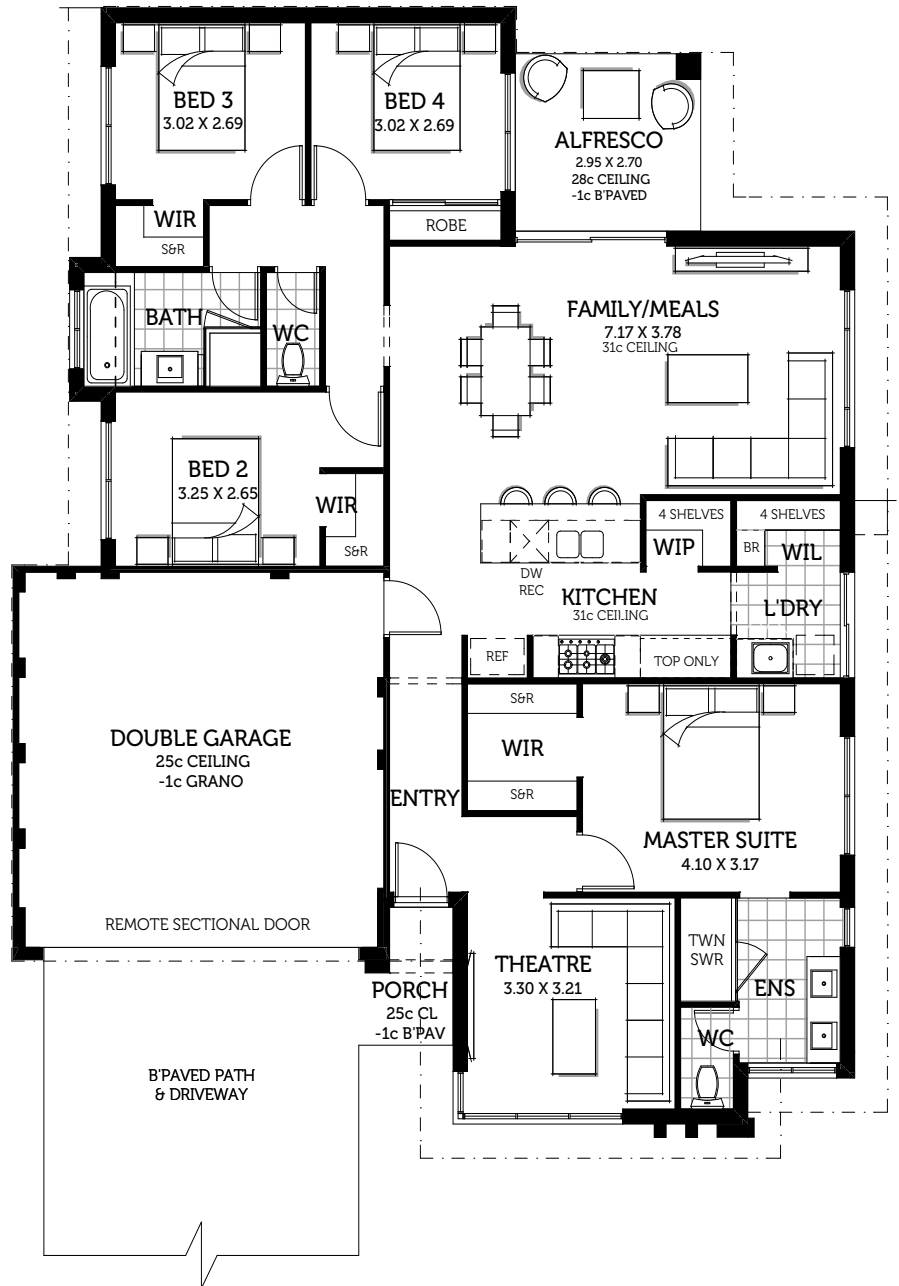

SPACE SMARTS RANGE

FEAT.

The Odin

MORE SPACE FOR YOUR SPEND

*Images for illustrative purposes.

More bling for your buck:

- Watty's 2-coat paint
- Reverse A/C
- Silestone benchtops
- 31c high ceilings
- Resort ensuite

4 Bed

2 Bath

2 Car

187.61m²

15m Frontage

smarthomesforliving.com.au

9241 1300

BC 10805