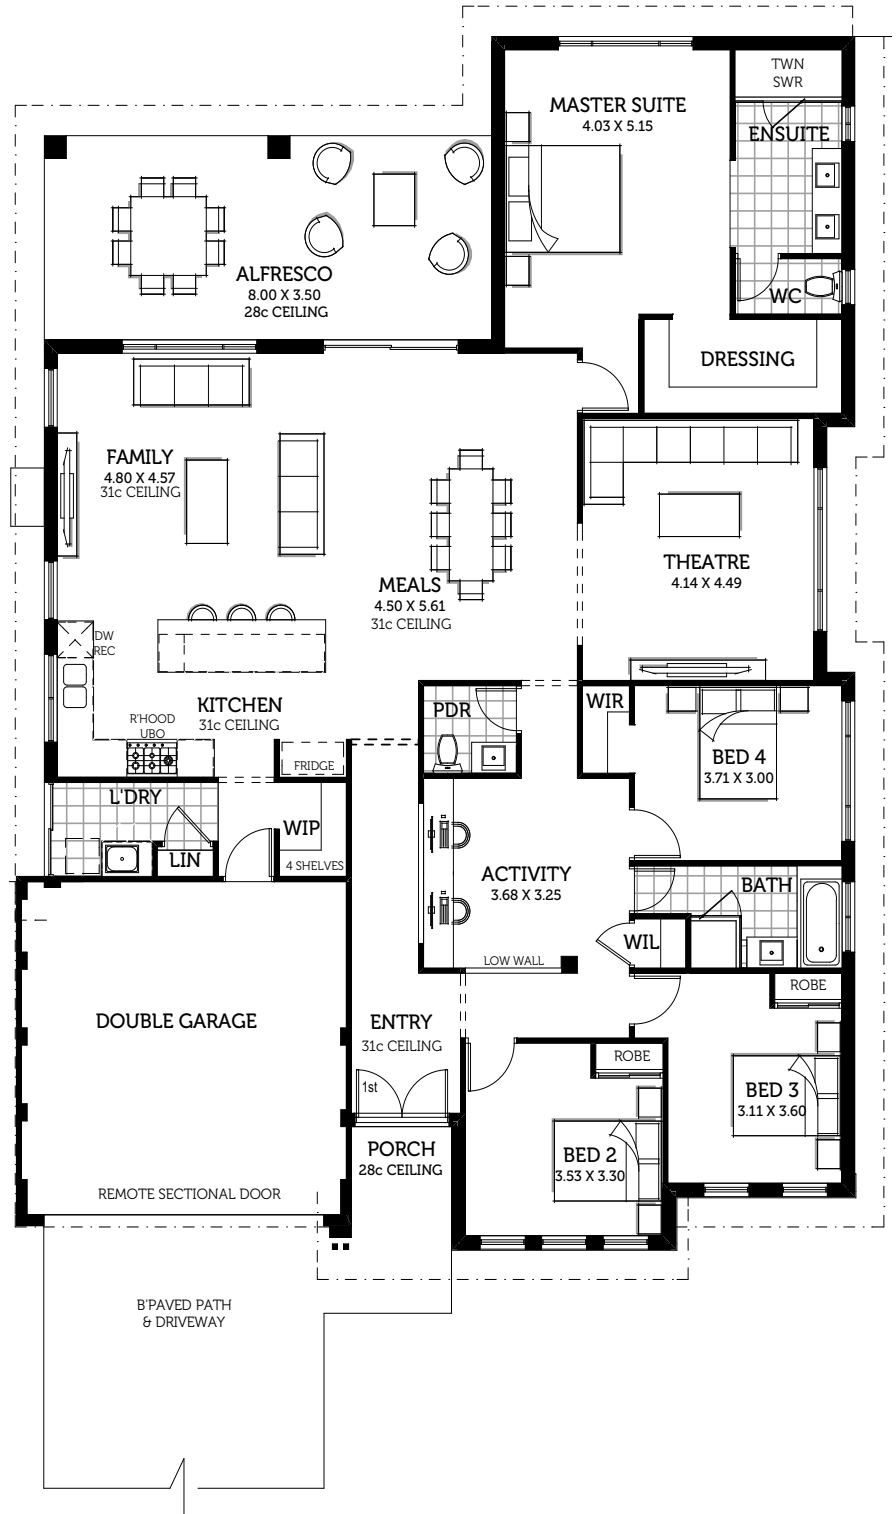

SPACE SMARTS RANGE
FEAT.
The Olympia
MORE SPACE FOR YOUR SPEND

*Images for illustrative purposes.

More bling for your buck:

- Watty's 2-coat paint
- Reverse A/C
- Silestone benchtops
- 31c high ceilings
- Resort ensuite

4 Bed

2 Bath

2 Car

283.12m²

17m Frontage

smarthomesforliving.com.au

9241 1300

BC 10805