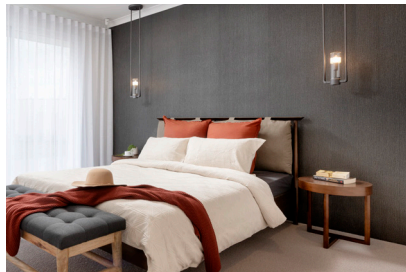

SPACE SMARTS RANGE

FEAT.

The Colossus

MORE SPACE FOR YOUR SPEND

*Images for illustrative purposes.

More bling for your buck:

- Watty's 2-coat paint
- Reverse A/C
- Silestone benchtops
- 31c high ceilings
- Resort ensuite