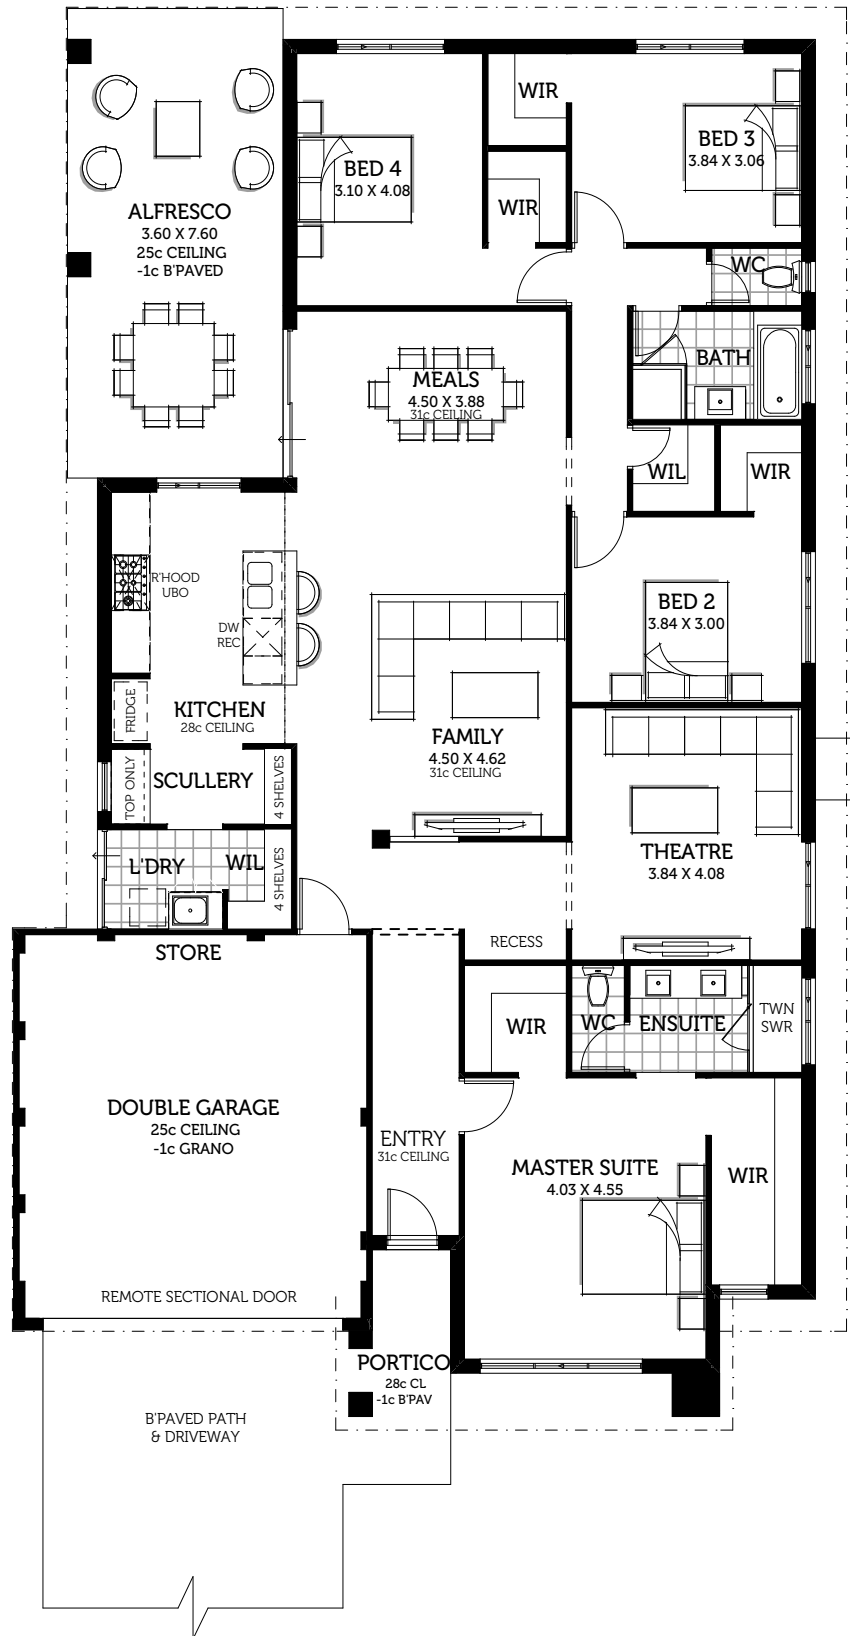

SPACE SMARTS RANGE

FEAT.

The Colossus

MORE SPACE FOR YOUR SPEND

*Images for illustrative purposes.

More bling for your buck:

- Watty's 2-coat paint
- Reverse A/C
- Silestone benchtops
- 31c high ceilings
- Resort ensuite

4 Bed

2 Bath

2 Car

272.78m²

15m Frontage

smarthomesforliving.com.au

9241 1300

BC 10805