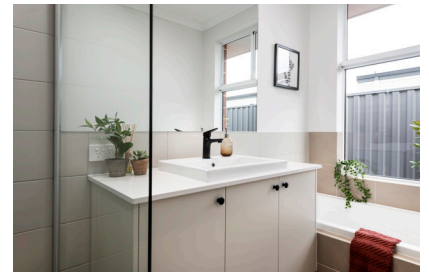

SPACE SMARTS RANGE

FEAT.

The Colossus

MORE SPACE FOR YOUR SPEND

*Images for illustrative purposes.

More bling for your buck:

- Watty's 2-coat paint
- Reverse A/C
- Silestone benchtops
- 31c high ceilings
- Resort ensuite