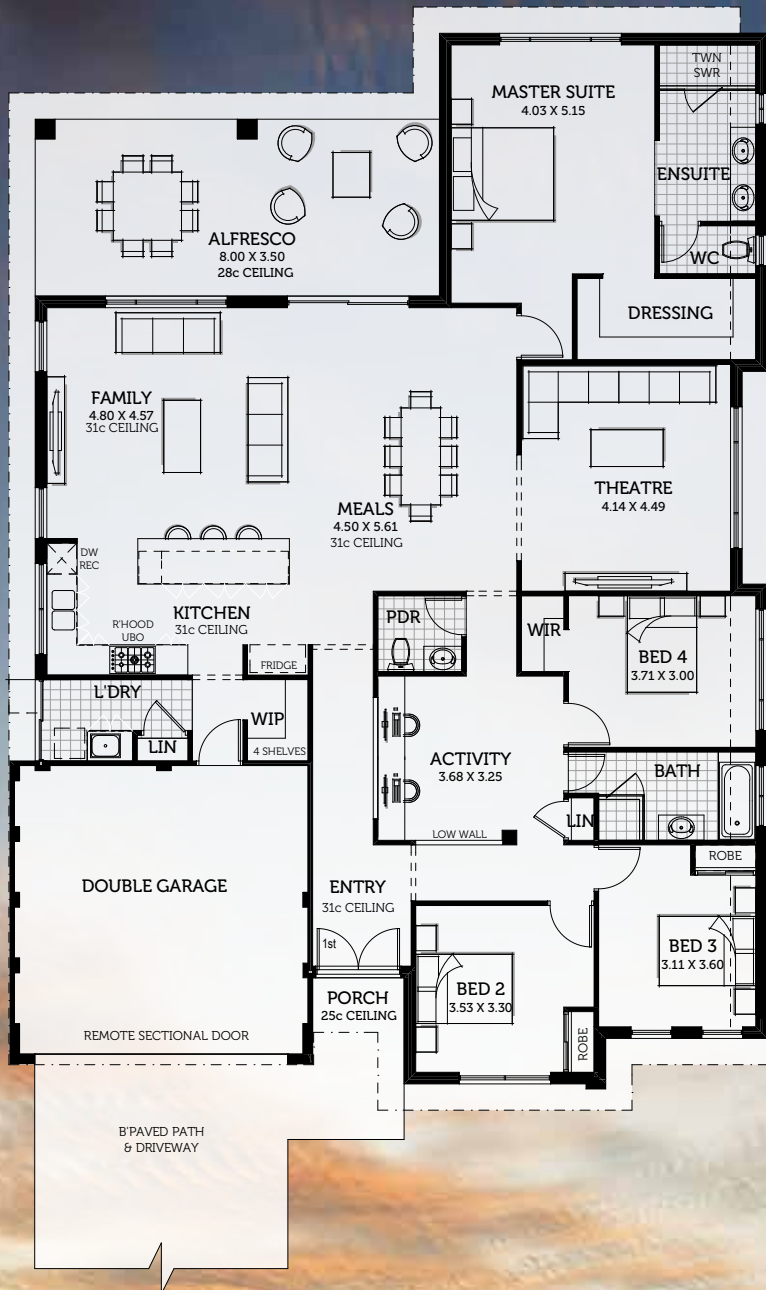

# THE OLYMPIA

**HUGE** double door entry and high ceilings make for a jaw dropping entry point

**EXPANSIVE** minor bedroom wing with central activity room

**CINEMATIC** theatre room to enjoy the latest blockbusters on demand

**CHEF-STYLED** kitchen with luxury appliances and heaps of bench space leading to a secret laundry

**LARGE** family and meal areas flowing out to a huge alfresco are perfect for year-round entertaining

**UNWIND** in your huge master suite with a large dressing room and double ensuite

**CHOOSE** from three designer elevations for maximum street appeal

281m<sup>2</sup>  
TOTAL AREA

17m  
FRONTAGE