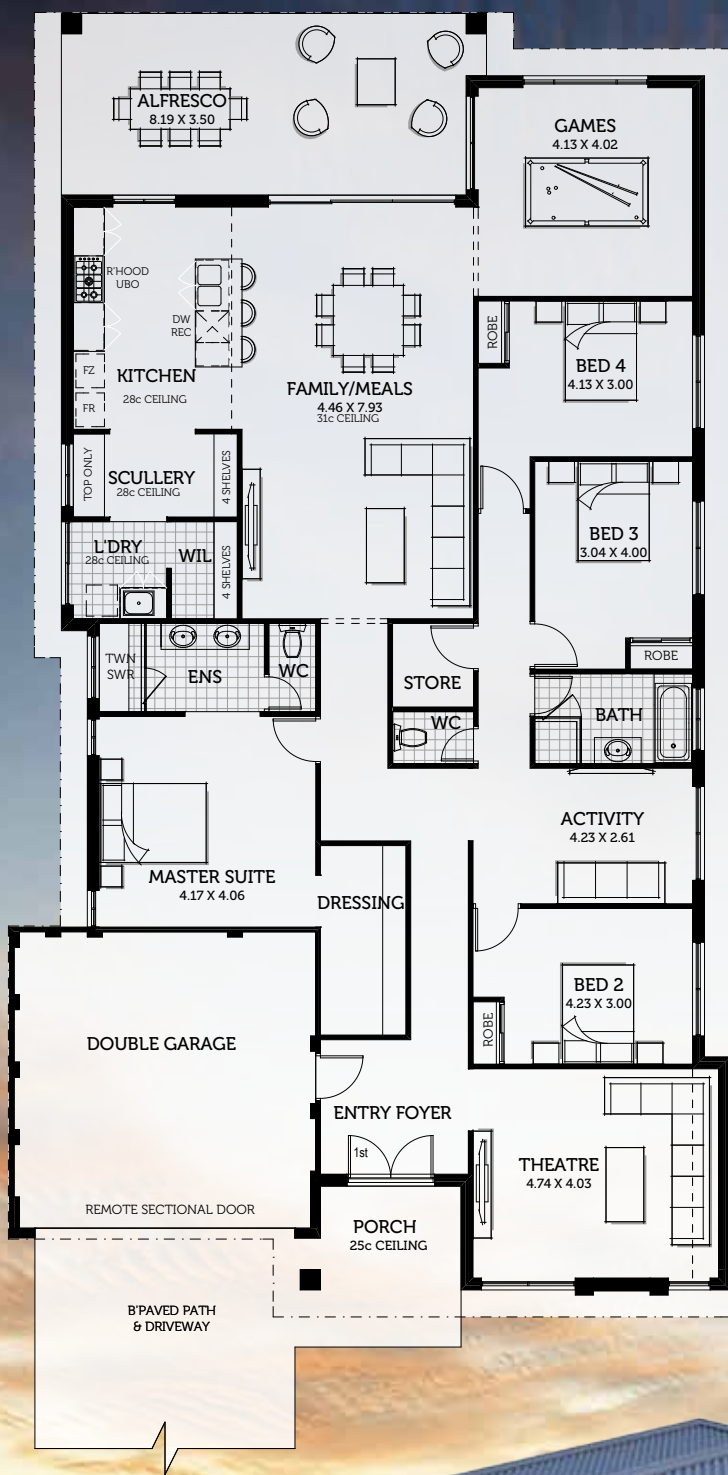

THE EMPIRE

ENGROSS yourself in the theatre room or games room, both tucked away at opposite ends of the home

HOTEL inspired master suite including dressing room, and ensuite with a double basin and double shower

SPOIL the family with built-in robes for every bedroom in the home

NESTLED IN the three minor bedrooms is a cosy activity room perfect for after school homework or play time

LUXURIOUS open-plan living with kitchen, scullery and a laundry room to the side

ENTERTAIN in your outdoor alfresco with enough room for casual and more formal dining

CHOOSE from three designer elevations for maximum street appeal

300m²
TOTAL AREA

15m
FRONTAGE